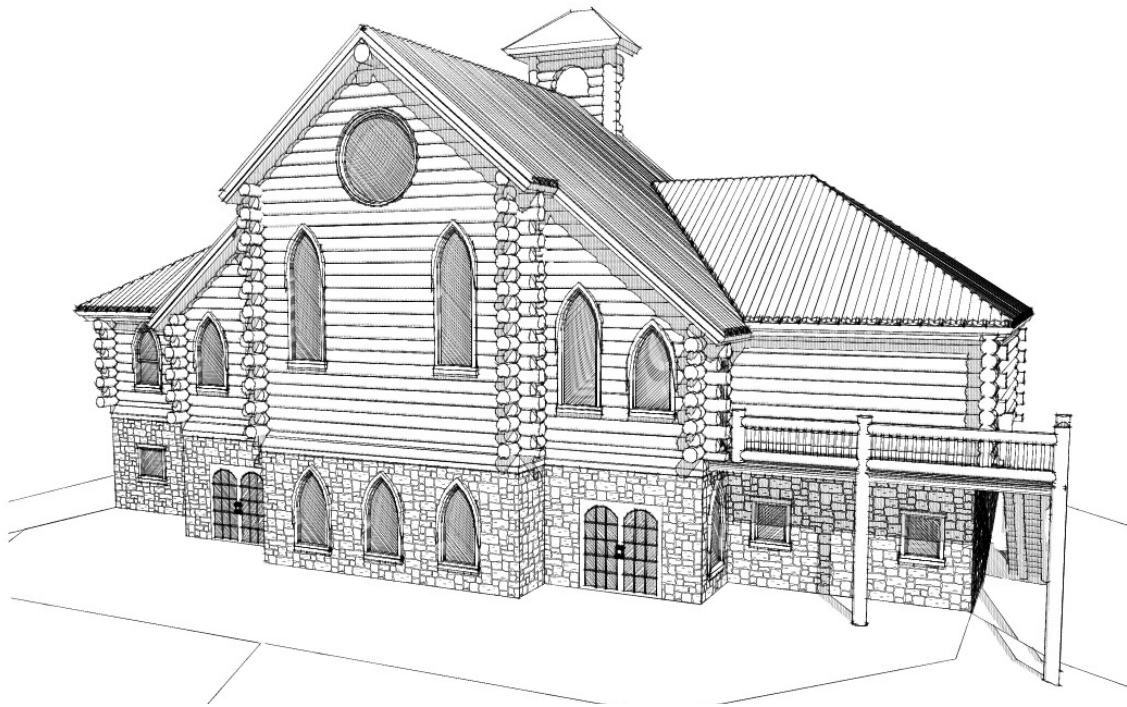

Main Level 

Progressive design and creative ideas for manufacturers, dealers, and home owners in the log home industry
E-mail for more info.

The St. Francis

5324 SF

1524 W. Hays
Boise, ID 83702
(p) 208.367.1184
(f) 208.343.4355
Design@gravitaslc.com
www.gravitas.us

Lower Level 

Progressive design and creative ideas for manufacturers, dealers, and home owners in the log home industry
E-mail for more info.

The St. Francis

5324 SF

1524 W. Hays
Boise, ID 83702
(p) 208.367.1184
(f) 208.343.4355
Design@gravitaslc.com
www.gravitas.us