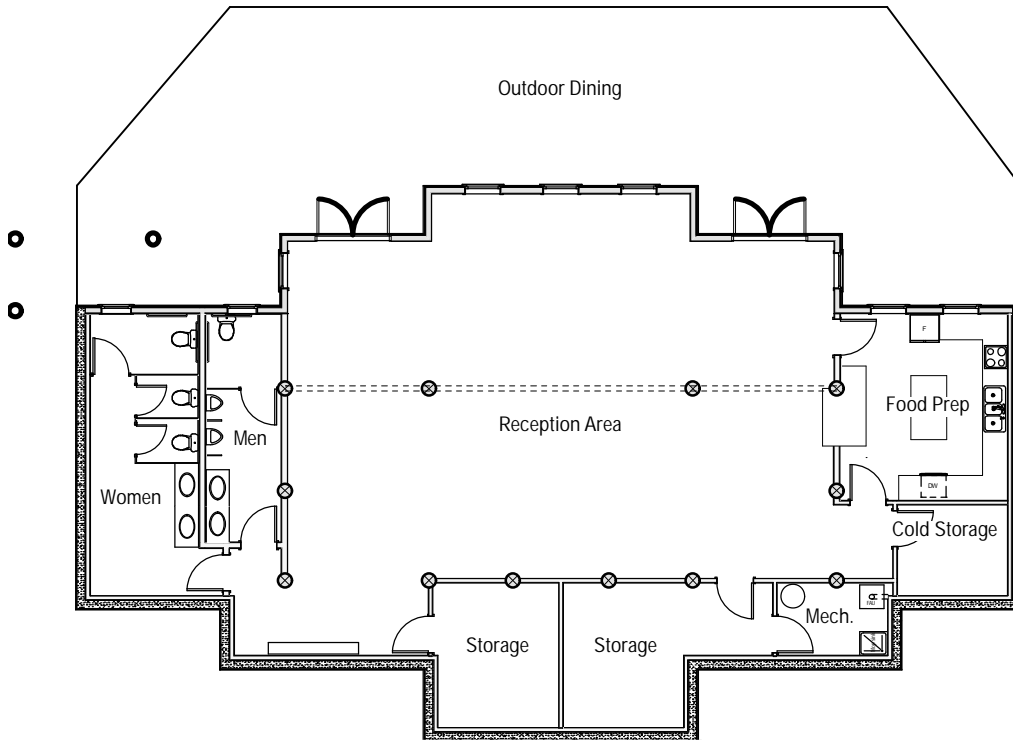

Main Level 

Progressive design and creative ideas for manufacturers, dealers, and home owners in the log home industry
E-mail for more info.

The St. Francis

5324 SF

1524 W. Hays
Boise, ID 83702
(p) 208.367.1184
(f) 208.343.4355
Design@gravitaslc.com
www.gravitas.us