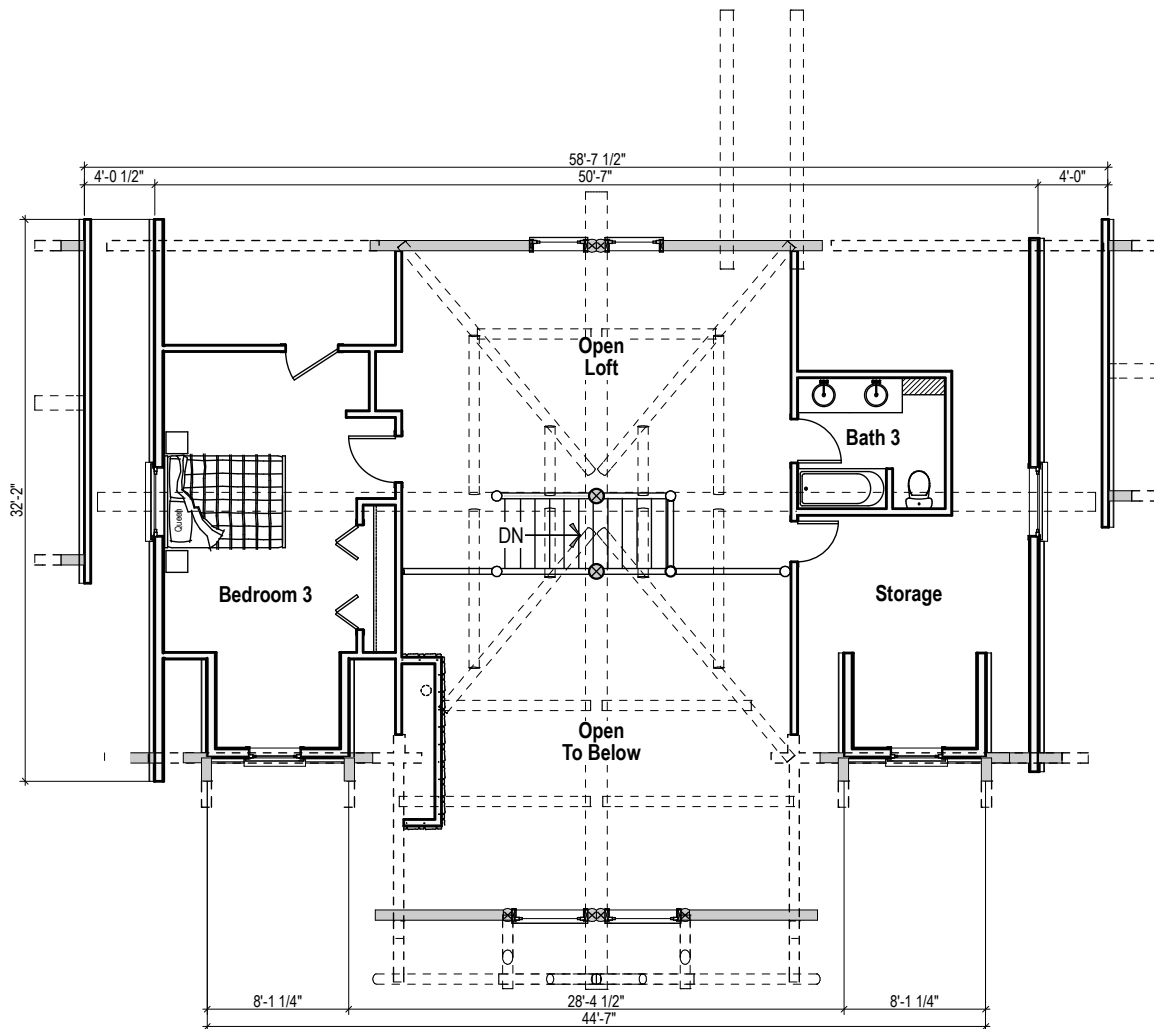

Main Level ○

Progressive design and creative ideas for manufacturers, dealers, and home owners in the log home industry
E-mail for more info.

The Roanoke

2559 SF Two Level 3 Bedroom 3 Bath

1524 West Hays Street
Boise, ID 83702
(p) 208.367.1184
(f) 208.343.4355
Design@gravitasinc.com
www.gravitas.us

Upper Level

Progressive design and creative ideas for manufacturers, dealers, and home owners in the log home industry
E-mail for more info.

The Roanoke
2559 SF Two Level 3 Bedroom 3 Bath

1524 West Hays Street
Boise, ID 83702
(p) 208.367.1184
(f) 208.343.4355
Design@gravitasinc.com
www.gravitas.us