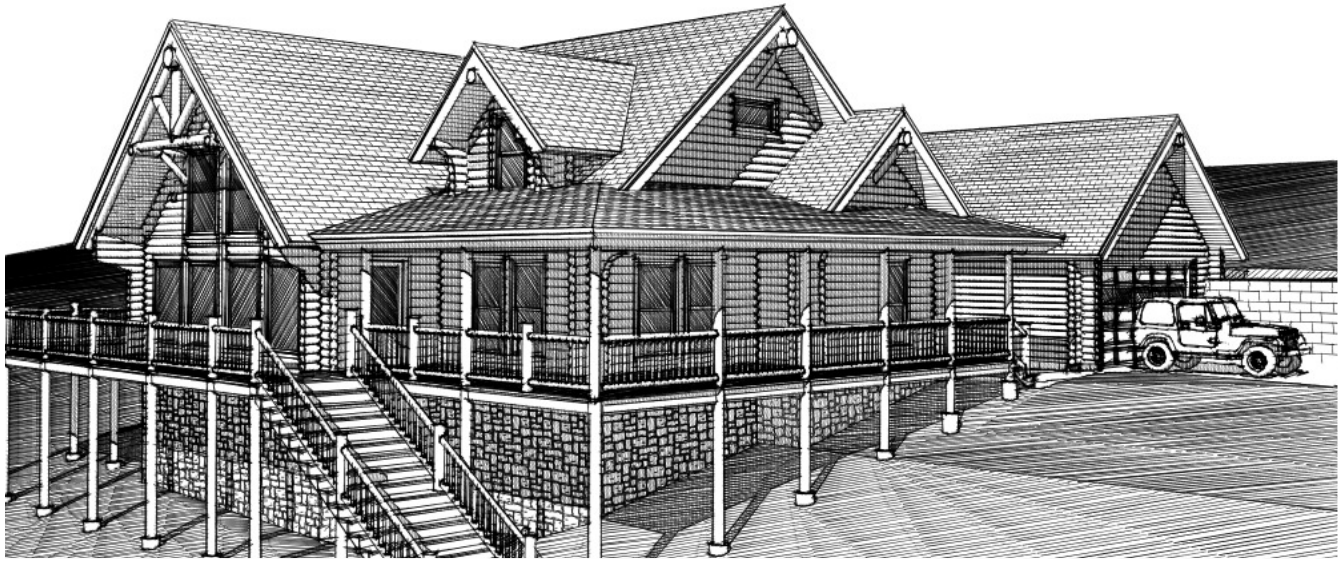

Main Level ○

Progressive design and creative ideas for manufacturers, dealers, and home owners in the log home industry
E-mail for more info.

The Roanoke

2559 SF Two Level 3 Bedroom 3 Bath

1524 West Hays Street
Boise, ID 83702
(p) 208.367.1184
(f) 208.343.4355
Design@gravitasinc.com
www.gravitas.us

Upper Level

Progressive design and creative ideas for manufacturers, dealers, and home owners in the log home industry
E-mail for more info.

The Roanoke
2559 SF Two Level 3 Bedroom 3 Bath

1524 West Hays Street
Boise, ID 83702
(p) 208.367.1184
(f) 208.343.4355
Design@gravitasinc.com
www.gravitas.us